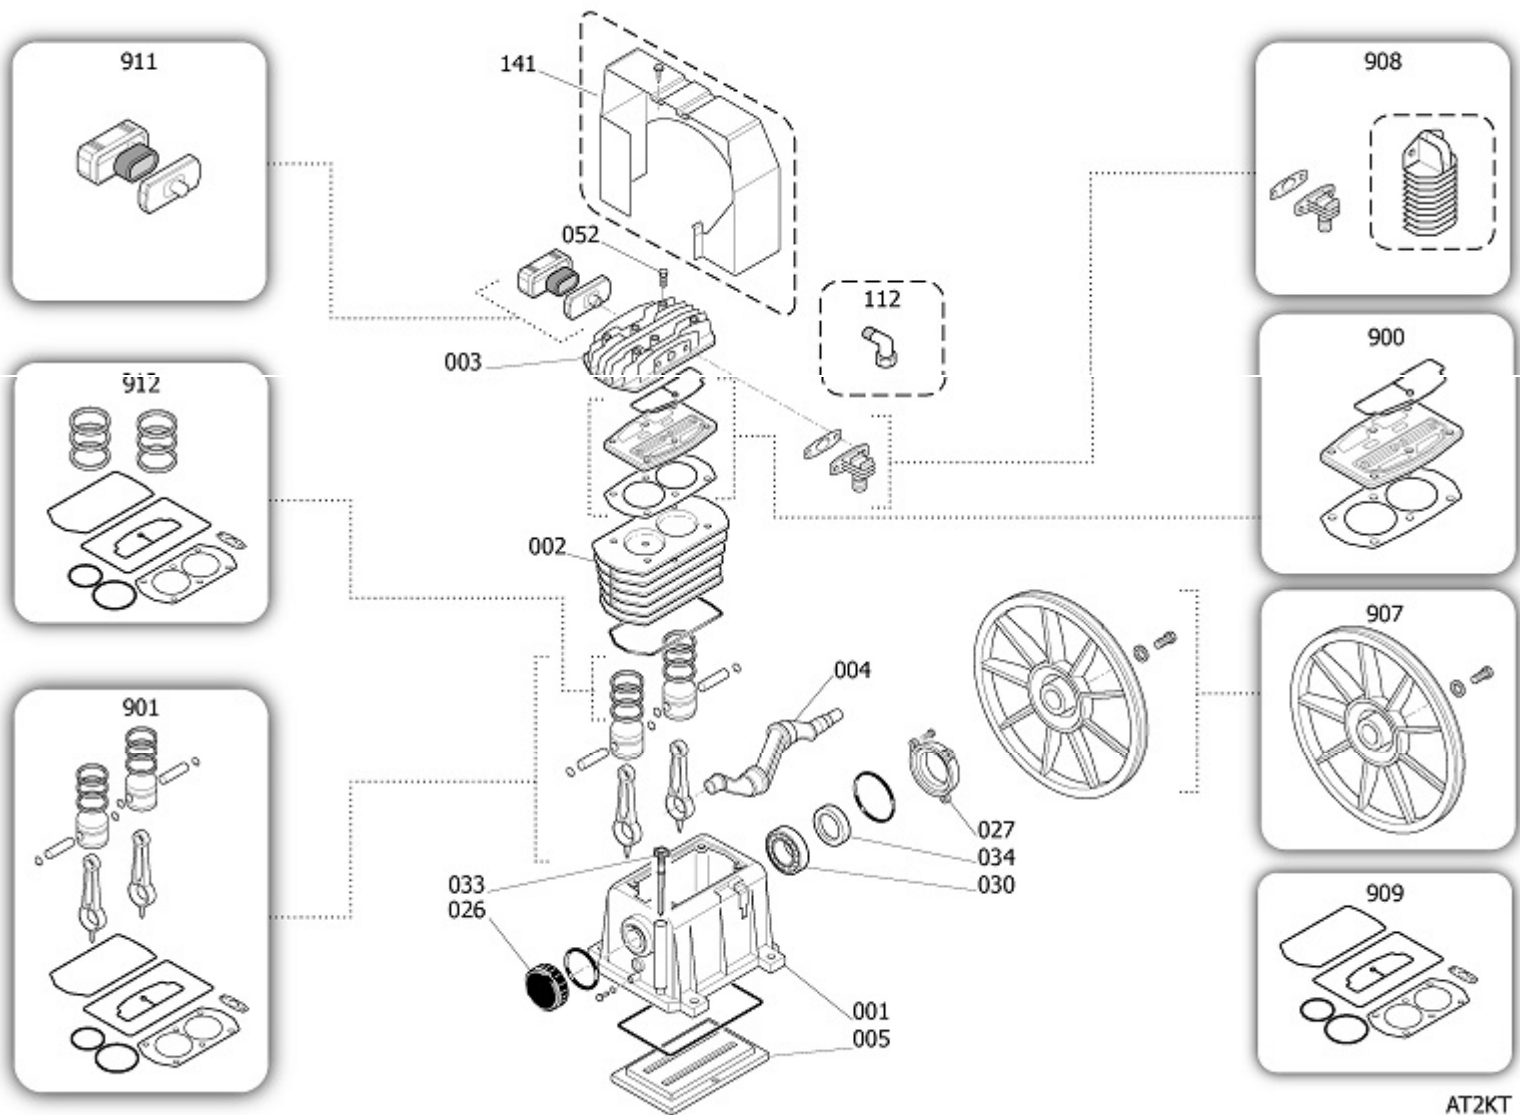

Pos	Component	MU	Multiplier
104	9083711	PUÑO	PZ 1,0
105	9048007	VALVULA DE AJUSTE	PZ 1,0
106	9047020	GRIFO DE LINEA	PZ 1,0
107	9047079	GRIFO DESCARGA CONDENSACION	PZ 1,0
108	9051087	REDUCTOR PRESION	PZ 1,0
109	9052805	MANOMETRO	PZ 1,0
110	9049315	VALVULA DE SEGURIDAD	PZ 1,0
125	9076043	POLEA	PZ 1,0
126	9075032	CORREA POLY V	PZ 1,0
127	9270046	RILSAN 4X6 NEGRO	MT 0,8
131	4100688	PRESOSTATO COMPLETO	PZ 1,0
132	9065847	CABLE DE ALIMENTACION	PZ 1,0
135	84505CA	MOTOR	PZ 1,0
142	4101125	PROTECCION PARA CORREA	PZ 1,0
145	9043561	TUBO IMPULSION	PZ 1,0
200	41P0019SGL	GRUPO CABEZAL	PZ 1,0
300	41K0175	KIT RUEDAS/PIES	PZ 1,0

AT2KT

Pos	Component	MU	Multiplier
-----	-----------	----	------------

1	4105267	CARTER	PZ	1,0
2	4105268SGL	CILINDRO	PZ	1,0
3	4105274	CABEZAL	PZ	1,0
4	4105269	ARBOL	PZ	1,0
5	4105257	TAPA CARTER	PZ	1,0
26	4105254	TAPA DELANTERA	PZ	1,0
27	4105253	SOPORTE TRASERO CARCASA	PZ	1,0
30	9170116	6205.C0.P6.V2.Z2.ROHS	PZ	1,0
33	4105289	TAPON ACEITE	PZ	1,0
34	9163010	JUNTA	PZ	1,0
52	4101047	VALVULA DE PURGA	PZ	1,0
141	4105261	ENCANALADOR	PZ	1,0
900	9434A01	MPK VALVE PLATE MK103	PZ	1,0
901	9434B02	MPK PISTON-CONROD MK103	PZ	1,0
907	9434Y13	KIT VOLANTE	PZ	1,0
908	9434E02	MPK AFTERCOOLER MK103	PZ	1,0
909	9434F01	MPK GASKET MK103	PZ	1,0
911	4105290	KIT FILTRO AIRE	PZ	1,0
912	9434C02	MPK PISTON RINGS MK103	PZ	1,0